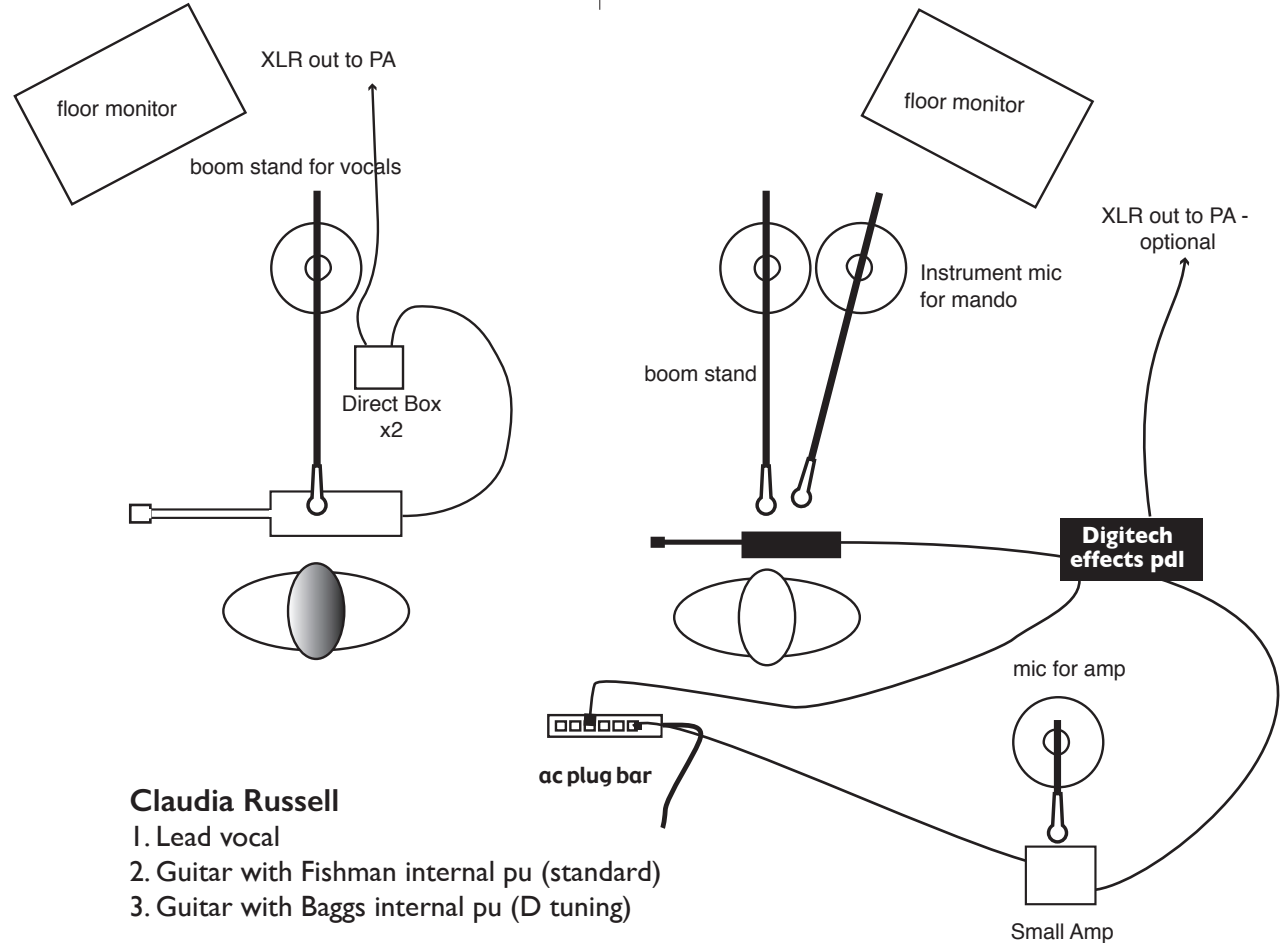

# Claudia Russell/Bruce Kaplan duo stage plot

Contact: Bruce Kaplan 310-628-9589 or brucekaplan@mac.com

Preferred mics:

Vocals: Shure Beta 58

Mando: AKG 1000s

Guitar amp: SM-57

Add'l sound notes

1. Claudia's guitar often needs a little roll off in the bass

**SUMMARY:**  
 2 vocal mikes  
 2 instrument mics  
 2 D.I.s  
 ac power

audience

## Claudia Russell

1. Lead vocal
2. Guitar with Fishman internal pu (standard)
3. Guitar with Baggs internal pu (D tuning)